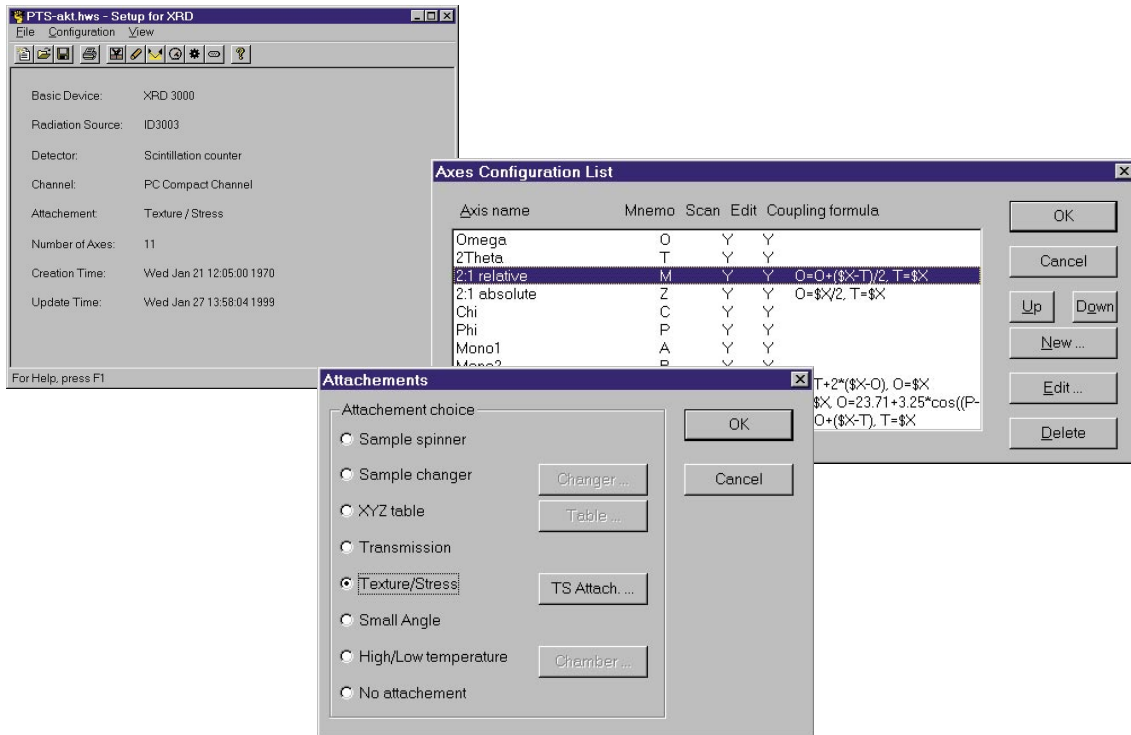

SEIFERT RAYFLEX Measure HWSETUP

Features

- Fast and flexible setup of XRD system configurations:
 - X-ray generator
 - Detector type (simultaneous use of 2 different detectors possible)
 - Goniometer type
 - Physical axes and coupled axes
 - Attachments
 - Motor controller
- Storage of each hardware configuration in a separate hardware file