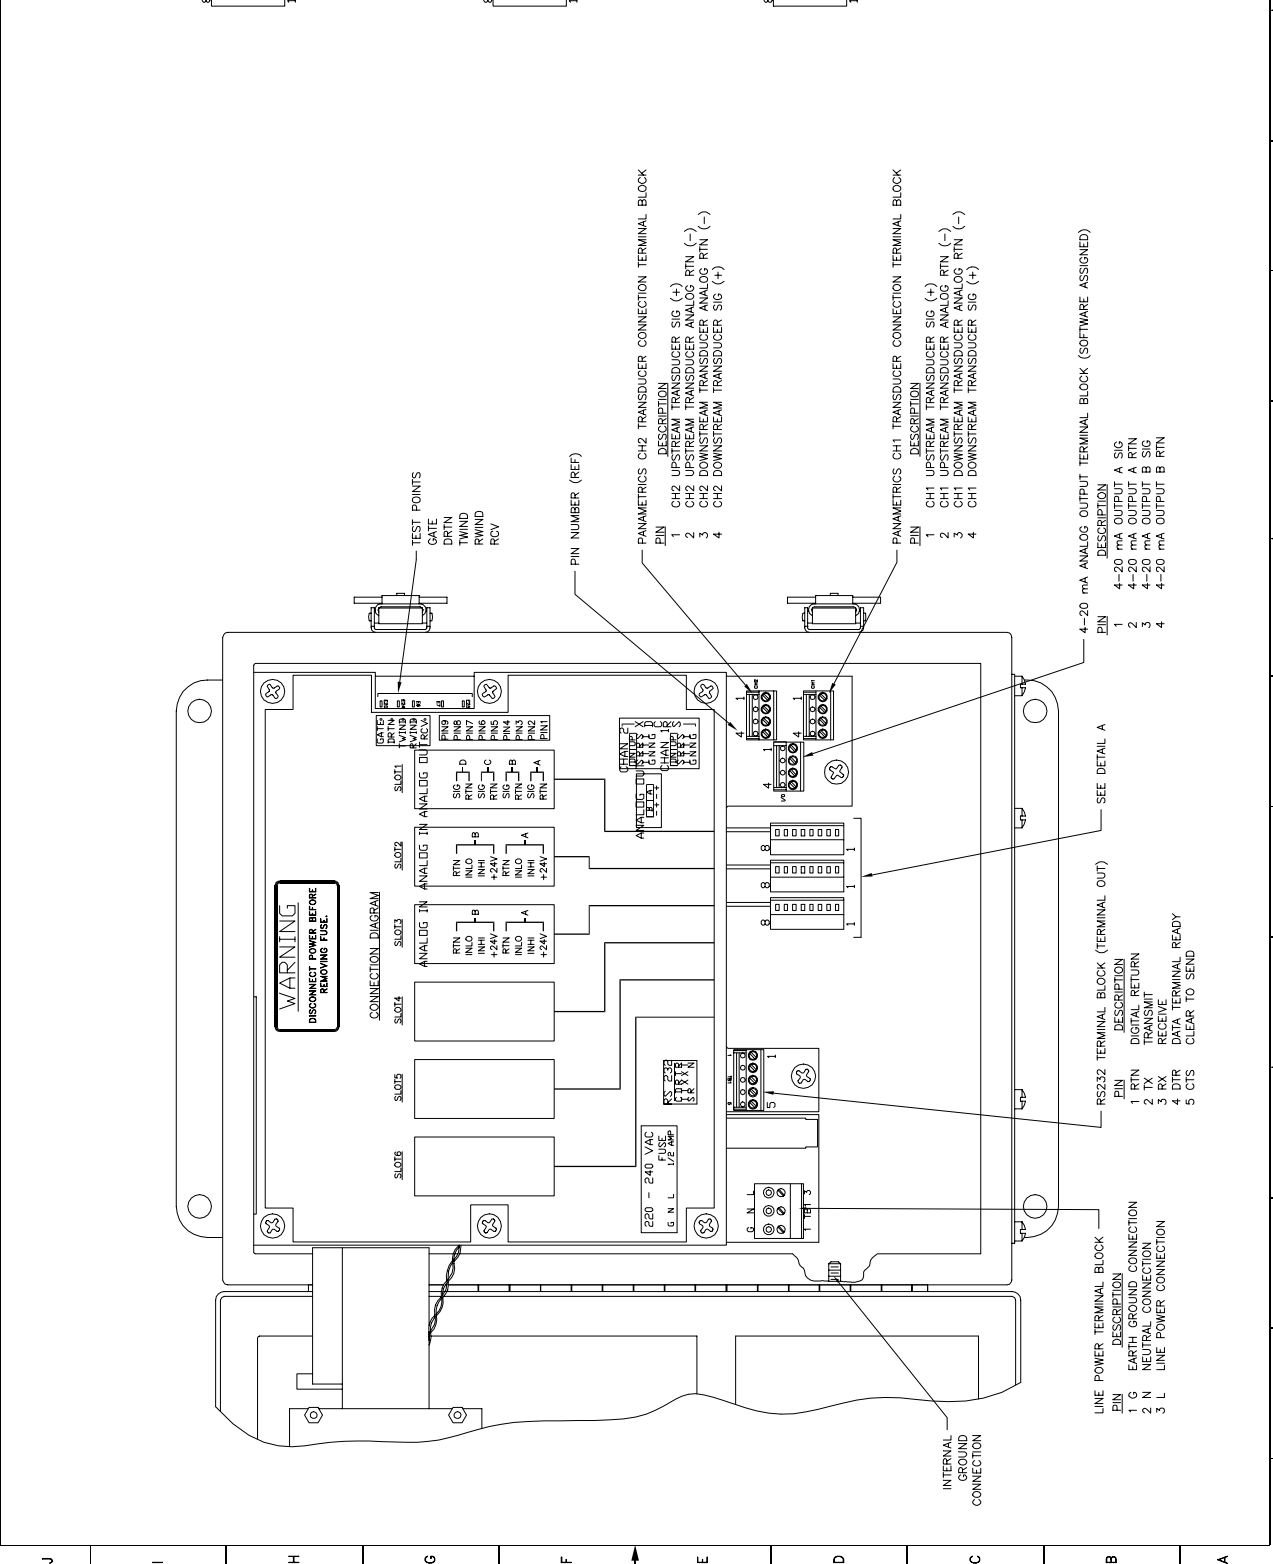

REV		ECO	DATE	DESCRIPTION	REVISED BY	DATE	DESCRIPTION
1			1/15/98	ORIGINATED FOR REV CONTROL			

DETAIL A - OPTIONS

DESIGNER	DATE	SCALE	DO NOT SCALE DWG	SHEET 1 OF 1
ENGINEER	9/9/97	702-258		
CHECKED				
APPROVED				
ISSUED				
REVISIONS				
DATE	DESCRIPTION	BY	APPD	
1/15/98	ORIGINATED FOR REV CONTROL			

PANAMETRICS WALTHAM, MASS. 02154-3487	
TITLE 220-240 VAC WIRING DIAGRAM, GF868	
SIZE	DRAWING NUMBER
	702-258
SCALE	DO NOT SCALE DWG
SHEET	1 OF 1